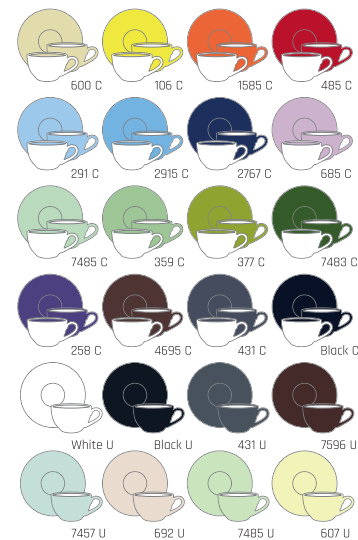

OFERTA PODSTAWOWA
BASIC OFFER

Hel

PORCELANA EU
EU PORCELAIN

200ml 

78mm 

70/50mm 

120mm 

MALOWANIE
KRAWĘDZI
EDGE
PAINTING

Porcelana Polska
Polish porcelain

Olivia

OFERTA PODSTAWOWA
BASIC OFFER

🔹 250ml

↑ 60mm

∅ 95/50mm

⊙ 155mm

41